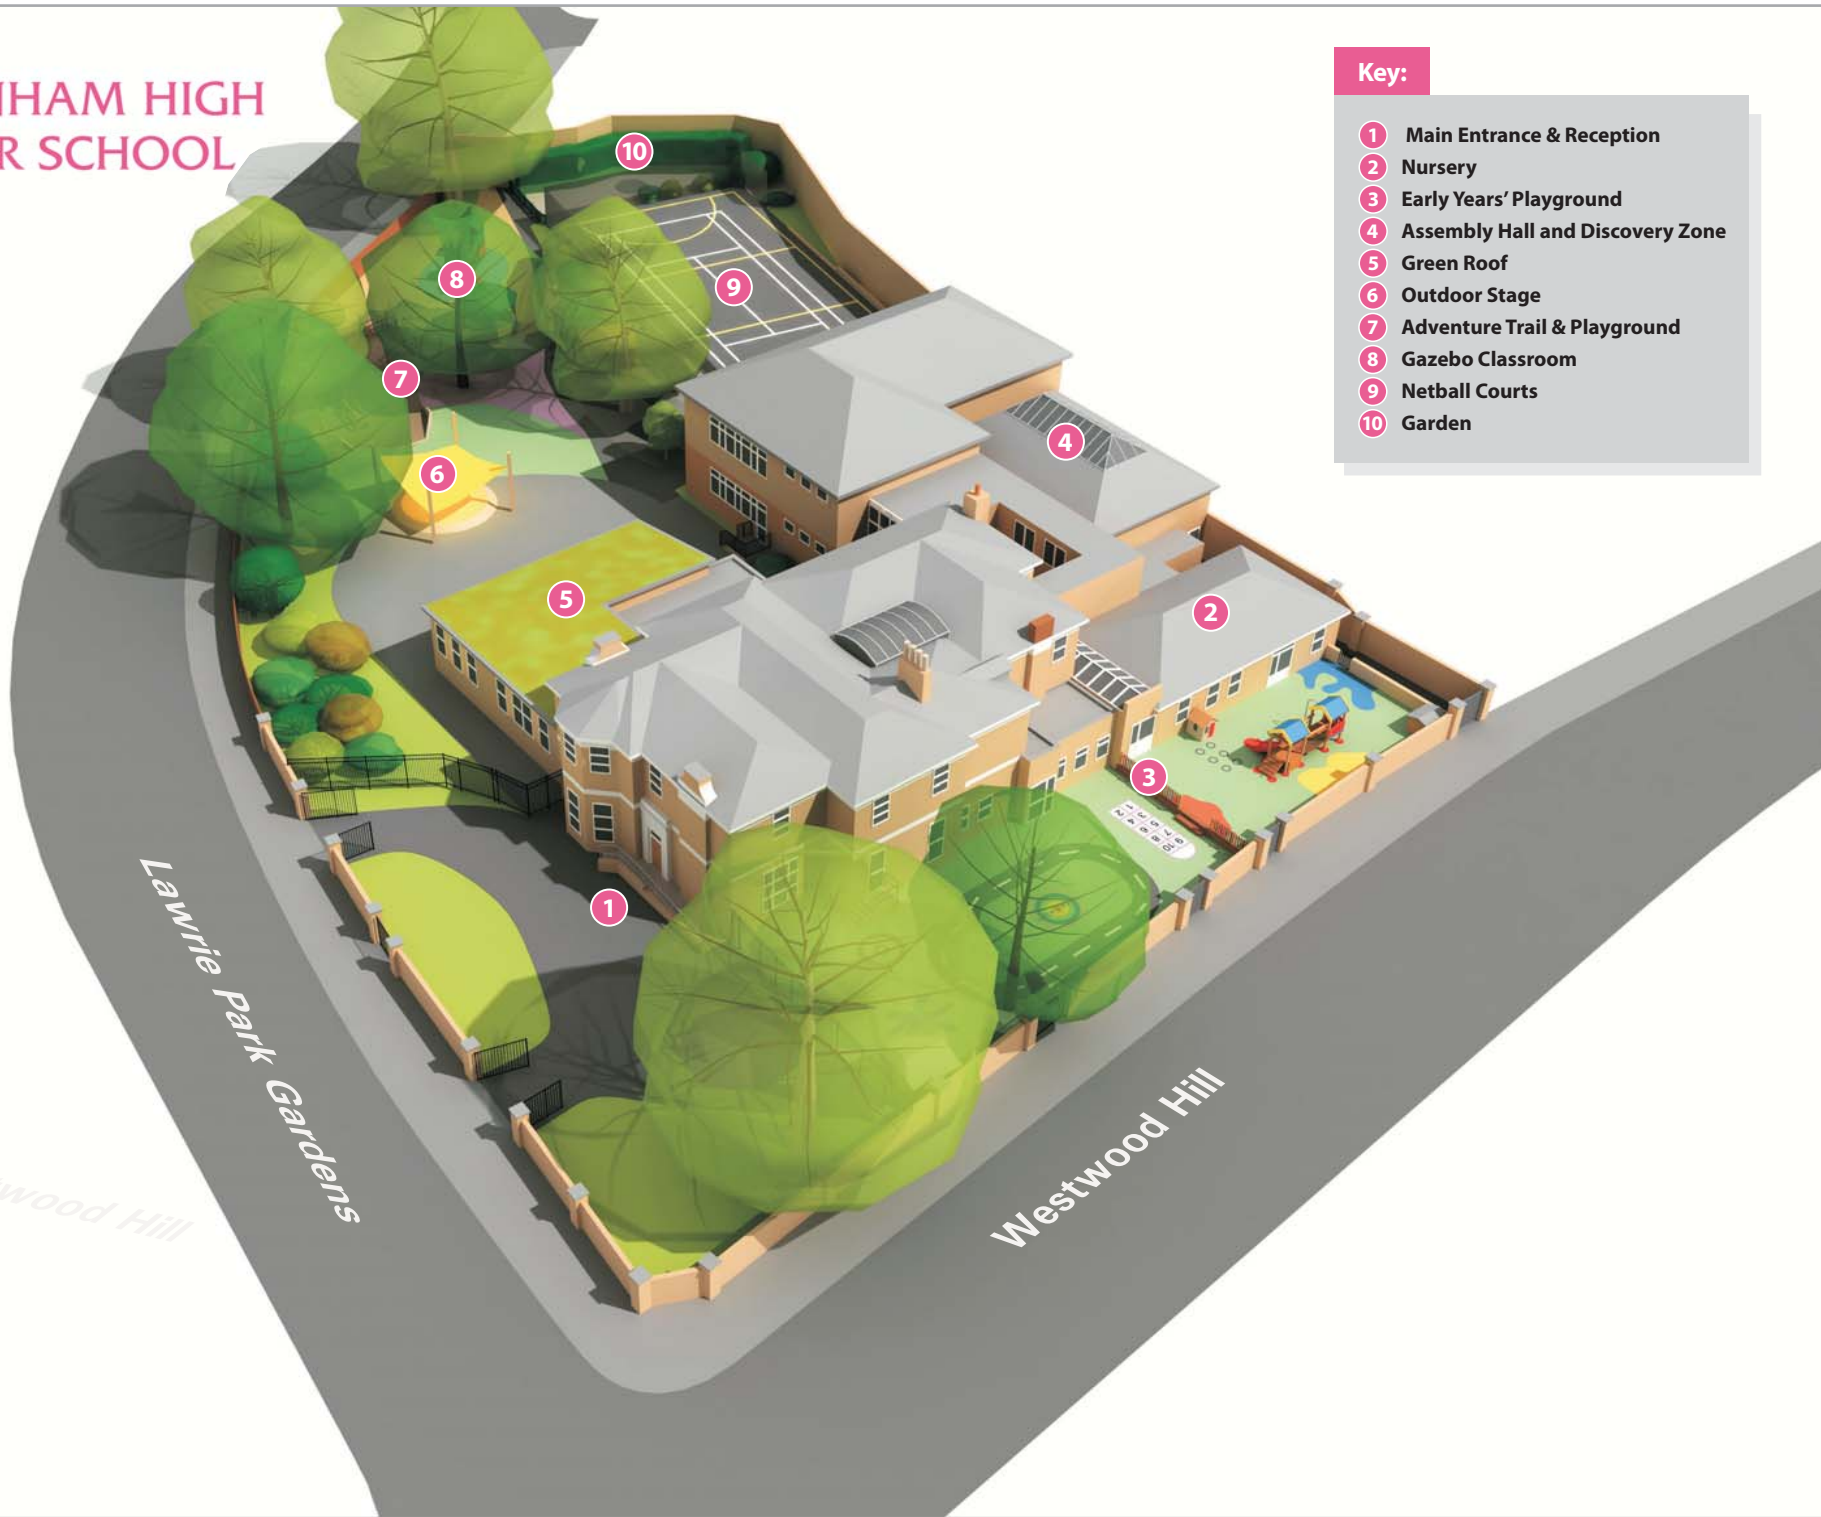

SYDENHAM HIGH JUNIOR SCHOOL

Key:

- 1 Main Entrance & Reception
- 2 Nursery
- 3 Early Years' Playground
- 4 Assembly Hall and Discovery Zone
- 5 Green Roof
- 6 Outdoor Stage
- 7 Adventure Trail & Playground
- 8 Gazebo Classroom
- 9 Netball Courts
- 10 Garden